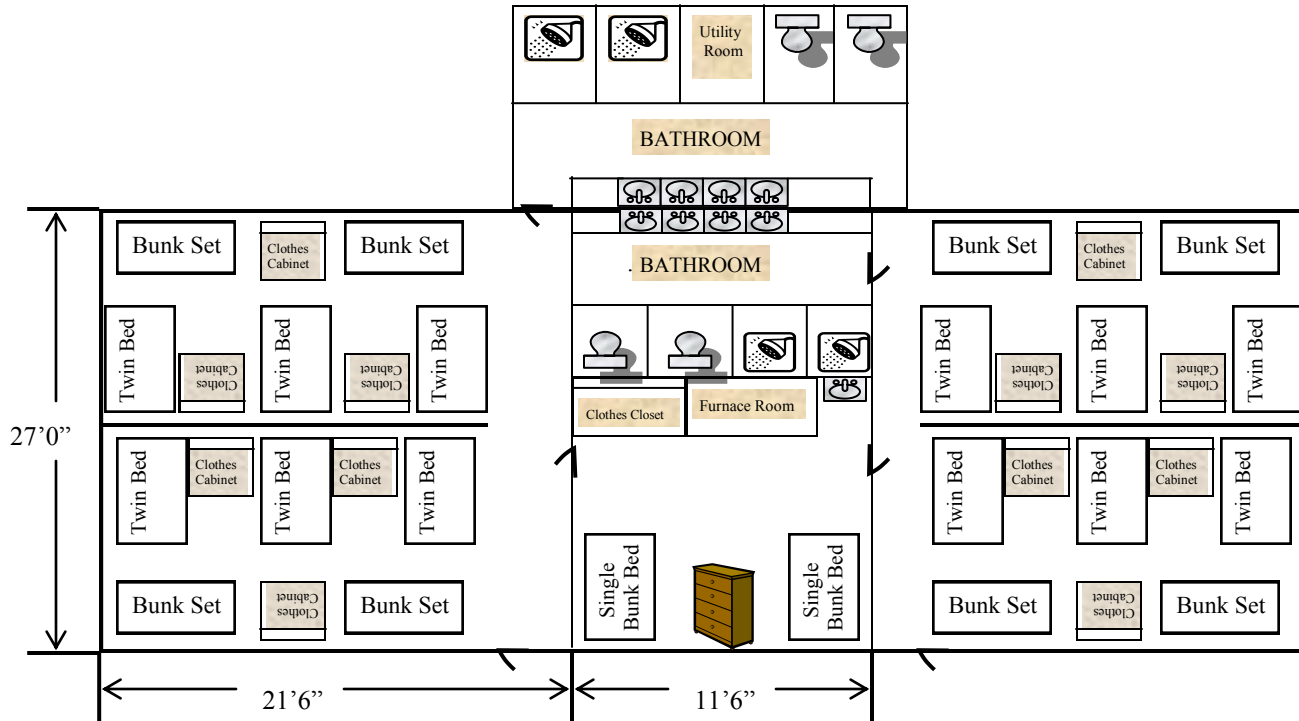

## Dormitory Lodging: VILLAGE DORMS

Poplar, Oak, Hickory, Willow, Elm, Cedar  
Pine, Birch, Juniper, & Spruce

### NOTE:

1. All 10 Village Dormitories are identical.
2. Maximum Occupancy per each dormitory: 30
3. All dormitories has bunk style beds.
4. Handicap Buildings are:
  - Poplar, Oak, Hickory & Pine
5. **Each bunk bed includes a pillow and blanket ONLY.**