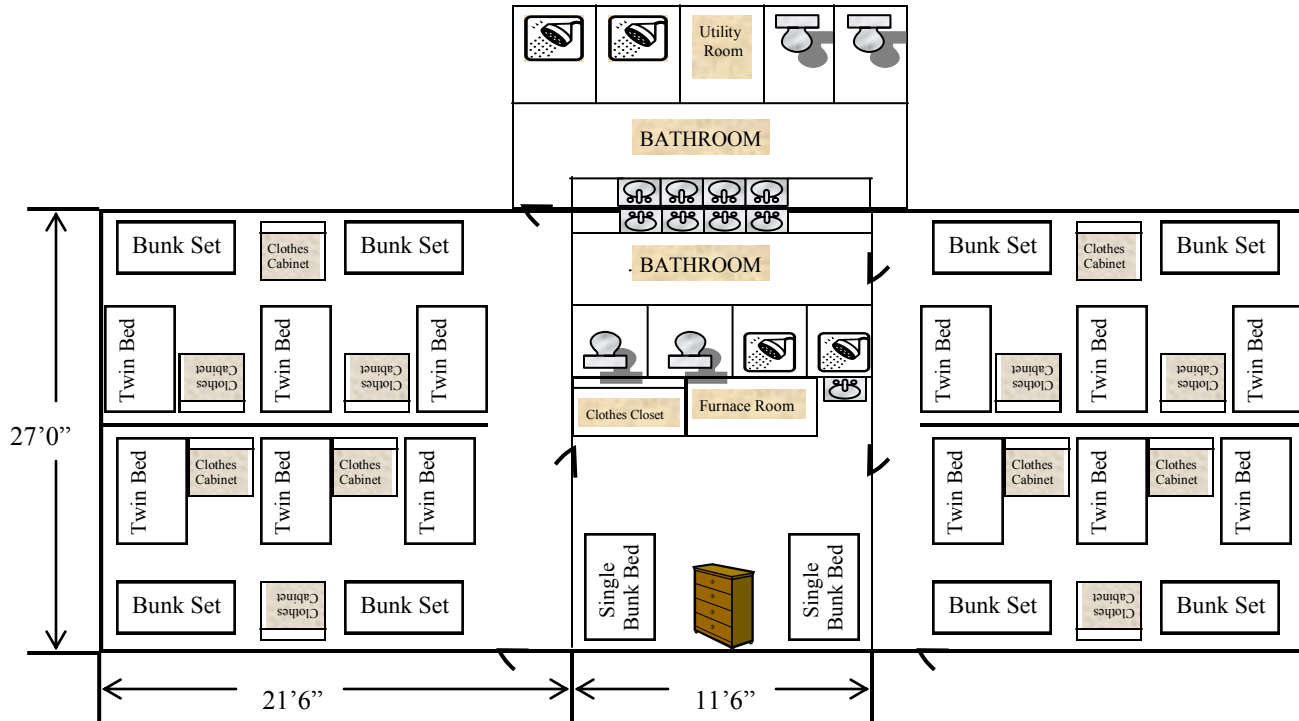

Dormitory Lodging: VILLAGE DORMS

Poplar, Oak, Hickory, Willow, Elm, Cedar
Pine, Birch, Juniper, & Spruce

NOTE:

1. All 10 Village Dormitories are identical.
2. Maximum Occupancy per each dormitory: 30
3. All dormitories has bunk style beds.
4. Handicap Buildings are:
 - Poplar, Oak, Hickory & Pine
5. **Each bunk bed includes a pillow and blanket ONLY.**